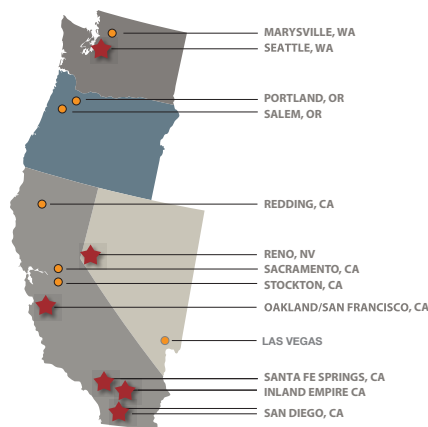

sonsrयरentals.com

(844)-SONSRAY